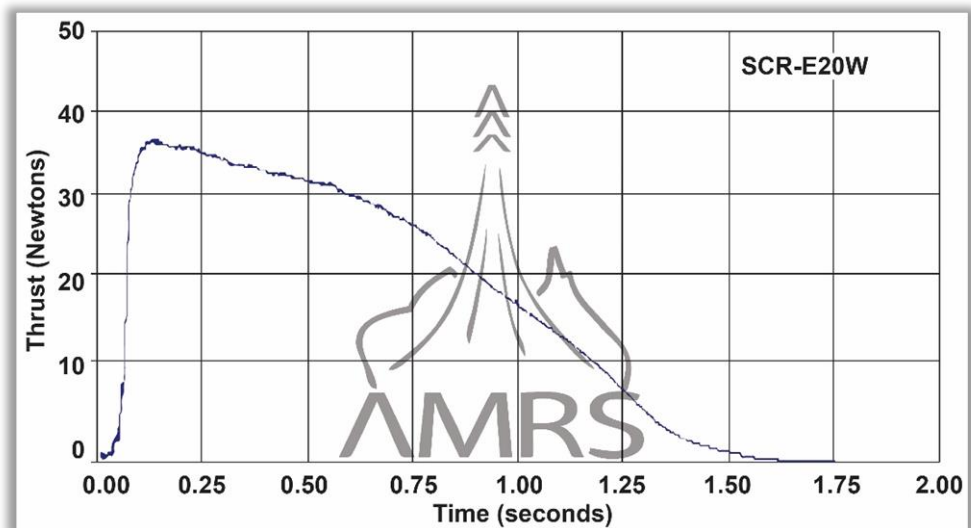

Dear Mr Nikolic,

The Southern Cross Rocketry **SCR-E20W** rocket motor was tested on 22 June 2017 and is in compliance with the certification requirements and standards of the Australian Model Rocket Society Inc. (AMRS). The motor is hereby certified for hobby rocketry use.

Manufacturer	Southern Cross Rocketry	Test Date	22/06/2017
AMRS Designation	SCR-E20W	Loaded Weight	49.0 grams
Manufacture Designation	SCR-E20W	Propellant Weight	16.2 grams
Motor Type	Single Use	Burnout Weight	27.0 grams
Propellant Type	White Magic	Total Impulse	35.0Ns
Casing Dimensions	24mm x 70mm	Maximum Thrust	34.9N
Delays Tested	4, 7, 10	Average Thrust	21.7N
Notes	75.0% E	Burn Time	1.60 seconds